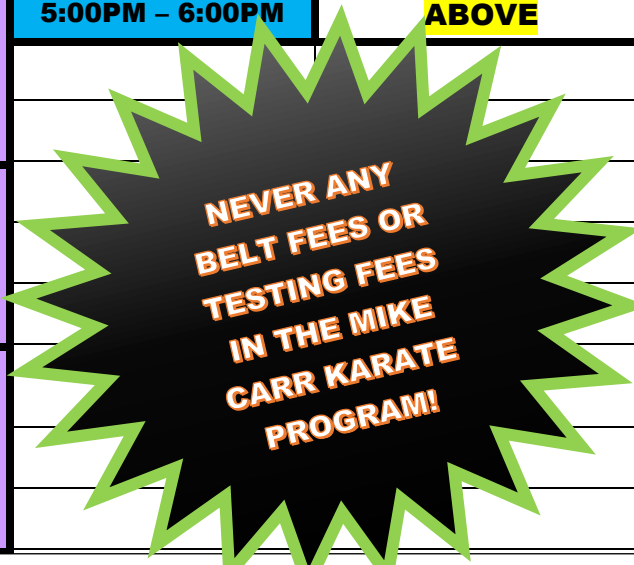

NORTHERN ARTS / MIKE CARR KARATE WEEKLY CLASS SCHEDULE 2017-2018 SESSION

TIME	MONDAY	TUESDAY	WEDNESDAY	THURSDAY	FRIDAY	SATURDAY
3:00PM				CREATIVE MOVEMENT AGES 2 ½ - 4 3:00PM – 3:45PM	TUMBLEBEES SUPERBEES AGES 4-5 3:00PM – 4:00PM	KENPO KARATE ALL LEVEL* 9:00AM – 9:45AM
3:15PM						
3:30PM						
3:45PM		KENPO KARATE	KENPO KARATE	FOUNDATIONS AGES 4-5 3:45PM – 4:30PM	TUMBLEBEES TUMBLING BEGINNER/INTER 4:00PM – 5:00PM	
4:00PM	NOBLE NINJA	BEGINNER/INTER	BEGINNER/INTER			
4:15PM	4:00PM – 4:30PM	3:45PM – 4:30PM	3:45PM – 4:30PM	BALLET/JAZZ 1 AGES 6 – 7 4:30PM – 5:30PM	TUMBLEBEES TUMBLING BEGINNER/INTER 5:00PM – 6:00PM	SATURDAY CLASS TIMES ARE MORNINGS! SEE TIMES ABOVE
4:30PM		KENPO KARATE	BLACK BELT			
4:45PM	KENPO KARATE	ALL LEVEL*	ACADEMY	BALLET/JAZZ 2 AGES 8+ 5:30PM – 6:30PM		
5:00PM	BEGINNER/INTER	4:30PM – 5:15PM	4:30PM – 5:15PM			
5:15PM	4:45PM – 5:30PM	KENPO KARATE	KENPO KARATE	HIP HOP DANCE AGES 8+ 6:30PM – 7:15PM		
5:30PM	KENPO KARATE	ALL GIRLS	INTER/ADVANCE			
5:45PM	INTER/ADVANCE	5:15PM – 6:00PM	5:15PM – 6:00PM	PRAISE DANCE YOUTH & ADULT CONTEMPORARY 7:15PM – 8:00PM		
6:00PM	5:30PM – 6:15PM	KENPO KARATE	KENPO KARATE			
6:15PM	BLACK BELT	ALL LEVEL*	ALL GIRLS			
6:30PM	ACADEMY	6:00PM – 6:45PM	6:00PM – 6:45PM			
6:45PM	6:15PM – 7:00PM	BLACK BELT	ADULT KENPO			
7:00PM	YOUTH MMA	ACADEMY	BEGINNER/INTER			
7:15PM	AGES 10 – 13 BEGINNER	6:45PM – 7:30PM	6:45PM – 7:30PM			
7:30PM	7:00PM – 7:45PM	MMA FIT				
7:45PM		7:30PM – 8:30PM				

GREEN: MIKE CARR KARATE PROGRAM FOR YOUTH – AGES 4 – 13

PURPLE: DANCE PROGRAM TAUGHT BY SOUTHEAST SCHOOL OF DANCE

YELLOW: MIKE CARR KARATE PROGRAM FOR TEEN/ADULT
KENPO KARATE CLASSES ARE FOR BOY & GIRLS AGES 4+

BLUE: TUMBLING PROGRAM TAUGHT BY TUMBLEBEES